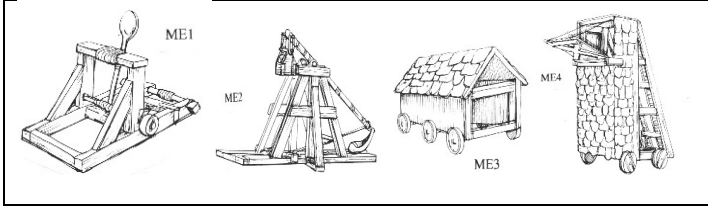

MEDIEVAL SIEGE EQUIPMENT

ME1	Mangonel	$7.99
ME2	Large Trebuchet	$19.99
ME3	Penthouse/Cat	$11.99
ME4	Siege Tower	$24.99
ME5	Wheeled Manlet x 3	$6.99
ME6	Ram Conversion for ME3	$3.99
ME7	8 Different Scrofulous Peasants (Siege Engine crew)	$3.99
ME8	Bombard & Gabion Defences & Trapdoor	$7.99

SCENICS

SC1	Palm tree (2 Trunk Sizes)	$2.49
SC2	Palm Tree (Small)	$1.99
SC3	50mm Brick Wall x 2	$2.49
SC4	50mm Post & Rail Fence x 4 & 1 End Post	$2.99
SC4a	100mm Post & Rail Fence x 2 & 1 End Post	$2.99
SC5	Wooden Gate & Posts x 2	$2.99
SC5a	Wooden Gate & Posts x 2 (1 piece casting)	$2.99
SC6	Finger Signpost x 2	$1.49
SC7	Stone Monument & Wooden Calvary	$2.49
SC8	Five Different Gravestones x 2	$2.99
SC9	Stone Trough, Pump & Wooden Trough	$2.49
SC10	Ornamental Gatepost x 2	$2.49
SC11	Wooden Gate & Stone Post x 2	$2.99
SC11a	Same as SC11 but as 1 piece casting x 2	$3.49
SC12	50mm Stone Wall x 2	$2.49
SC13	Stone Wall Corner & End Pieces x 2	$2.49
SC15	Gibbet	$1.99
SC15a	Gibbet with Loose Trapdoor & Unfortunate	$2.49
SC16	Pillory & Stocks	$1.99
SC18	Well, Stone Wall Surround & Bucket Winder	$1.99
SC19	Gallows	$1.99
SC19a	Gallows with Unfortunate	$2.49
SC22	Village Fountain	$3.49
SC23	Lightning Blasted Tree Trunk & Tree Stump	$2.49

Highlanders

HL1	Officer/Chieftain & Piper Standing x 3 each Standard bearer Running x 2	$3.99
HL3	Front Rank Man Firing Musket x 8	$3.99
HL4	Front Rank Man at Ready with Musket x 8	$3.99
HL5	Front Rank Man Attacking with Sword x 8	$3.99
HL6	Swordsman Advancing in Shirt x 8	$3.99
HL7	Humble Running with Polearm x 8	$3.99
HL8	Humble Slashing with Lochaber Axe x 8	$3.99
HL9	Humble at Ready with Polearm x 8	$3.99
HL10	Humble, Polearm, Wrapped in Plaid x 8	$3.99
HL11	Humble Firing Longbow x 8	$3.99
HL12	2-Handed Swordsman Cutting, Shirt & Trews x 8	$3.99

LEAGUE OF AUGSBURG